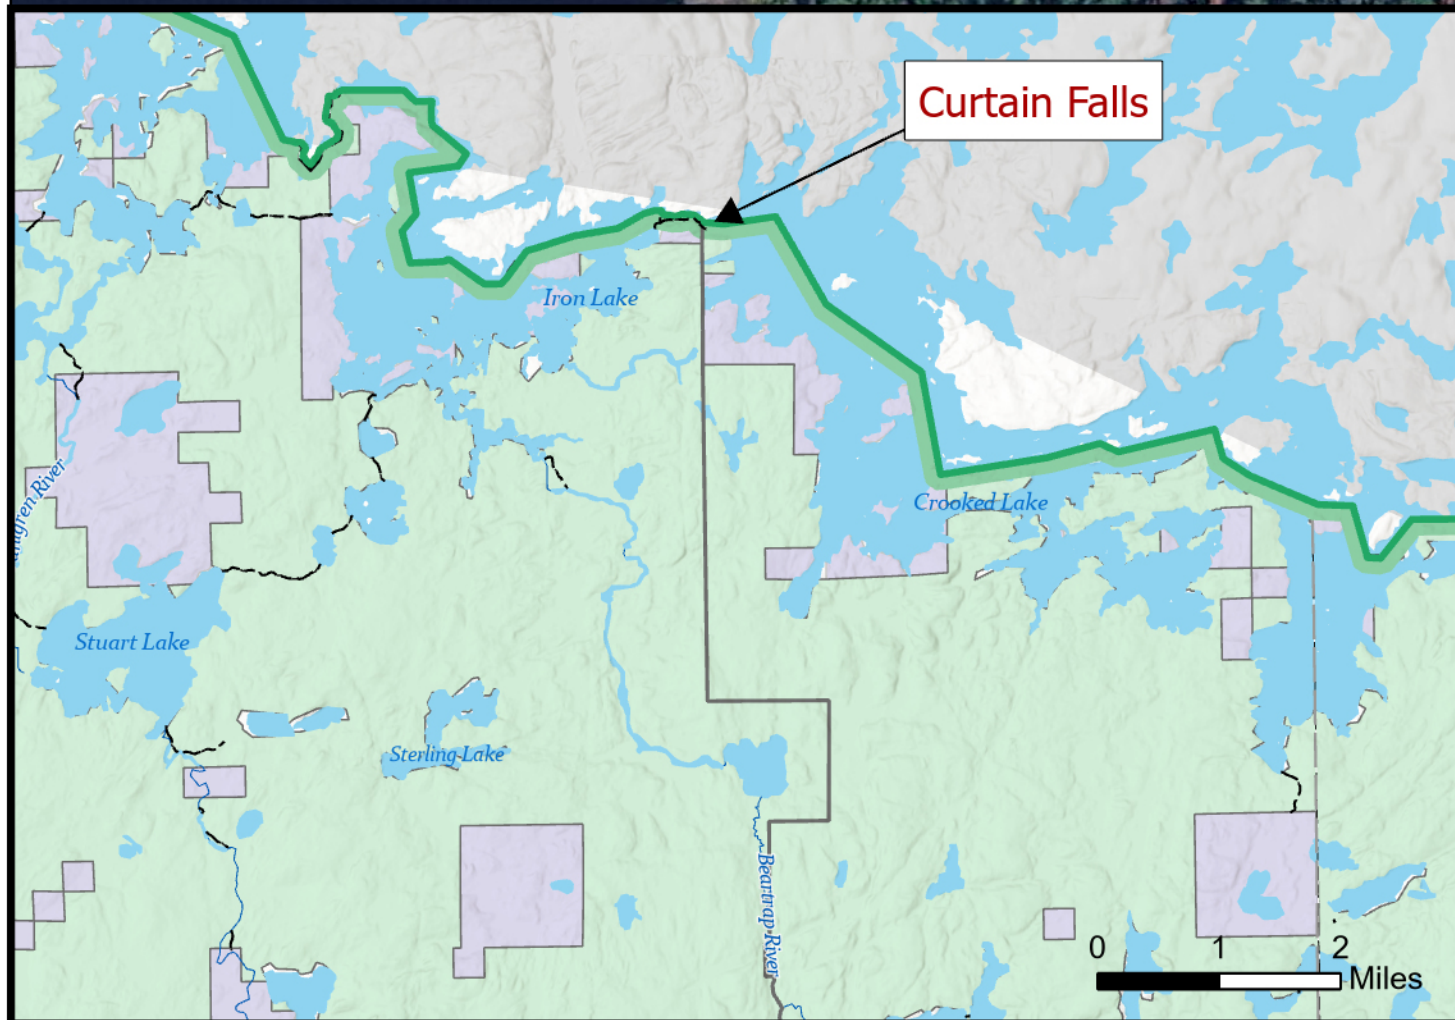

Curtain Falls Area- Boundary Waters Canoe Area Wilderness

Superior National Forest | LaCroix RD

- - - - Low Water Portage Landing
- High Water Portage Landing

This product is reproduced from geospatial information prepared by the USDA Forest Service. Geospatial information and GIS product accuracy may vary. Using GIS products for purposes other than those for which they were created may yield inaccurate or misleading results. USDA Forest Service reserves the right to correct, update, modify or replace GIS products without notification.