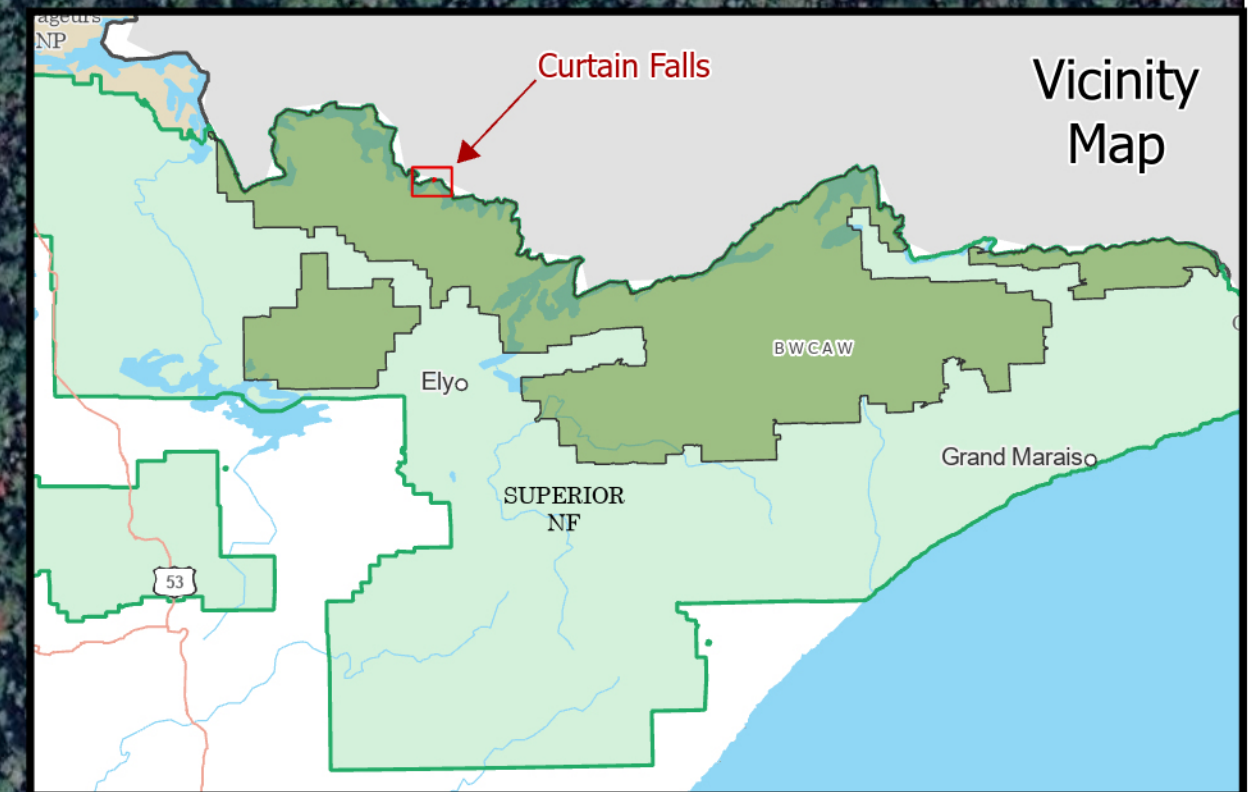

Curtain Falls Area- Boundary Waters Canoe Area Wilderness

Superior National Forest | LaCroix RD

- - - - Low Water Portage Landing
- High Water Portage Landing

This product is reproduced from geospatial information prepared by the USDA Forest Service. Geospatial information and GIS product accuracy may vary. Using GIS products for purposes other than those for which they were created may yield inaccurate or misleading results. USDA Forest Service reserves the right to correct, update, modify or replace GIS products without notification.